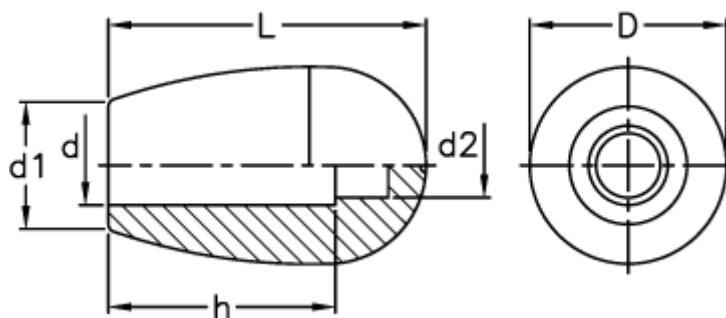

# Data Sheet

Article number: 2304120946

Description: E+G Handle  
I.622/25 N-6, Red

## Measures

---

d = 6  
D = 16  
d1 = 12  
d2 = 4.0  
h = 17  
L = 25.0